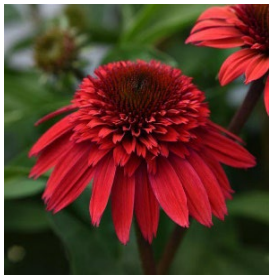

**COLEUS
FLORIDA SUN ROSE**
Height: 12-18", Width: 12-14"
Exposure: Shade, sun
Hardiness: 32°F
Medium sized leaves of rose-pink with burgundy and green specs

**DAHLIA
VENTI MAGENTA WHITE EYE**
Height: 16-18"
Width: 14-16"
Exposure: Part sun, sun
Vigorous double flowered dahlia.
Attracts bees and butterflies

**CALIBRACHOA
XXL JUAREZ**
Height: 10-14"
Width: 12-15"
Exposure: Full/Part sun
Hardiness: 40°F
Attracts bees and butterflies

**ECHINACEA
DOUBLE SCOOP MANDARIN**
Height: 22-24"
Width: 18-20"
Exposure: Sun
Hardiness: -20°F
Deer Resistant, Double flowers